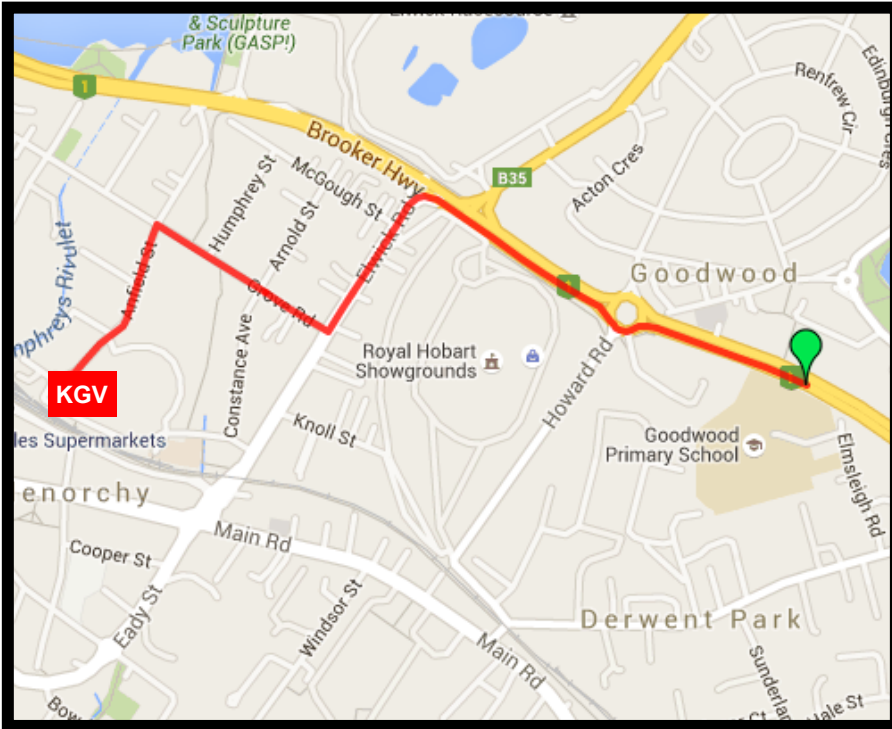

## From south of Glenorchy

- Follow the Main Road to the main intersection in Glenorchy (Harcourts and Fresca Mega on the right, Big W and the Croatian Club on the left). Turn RIGHT into Elwick Road towards the roundabout
- At the roundabout go STRAIGHT ahead
- Take the second LEFT and turn into Grove Road
- On Grove Road, take the second LEFT (just past the takeaway store) into Anfield Street.

## From north of Glenorchy

- Follow the Main Road to the Caltex / Club Hotel / Glenorchy Primary School intersection. Turn LEFT into Grove Road
- Continue along Grove Road for approximately 1km
- Turn RIGHT into Anfield Street

## From south of Glenorchy

- Follow the highway to the Elwick Racecourse intersection and turn LEFT into Elwick Road
- Approximately 350m along Elwick Road, take the second RIGHT into Grove Road
- Take the second LEFT along Grove Road (just past the takeaway store) into Anfield Street

## From north of Glenorchy

- Follow the highway to the Elwick Racecourse intersection and turn RIGHT into Elwick Road
- Continue to Anfield Street as above

**The KGV Sport & Community Centre includes the new MRC offices, the Glenorchy District Football Club and Revive Physiotherapy, and is located at the far end of Anfield Street**