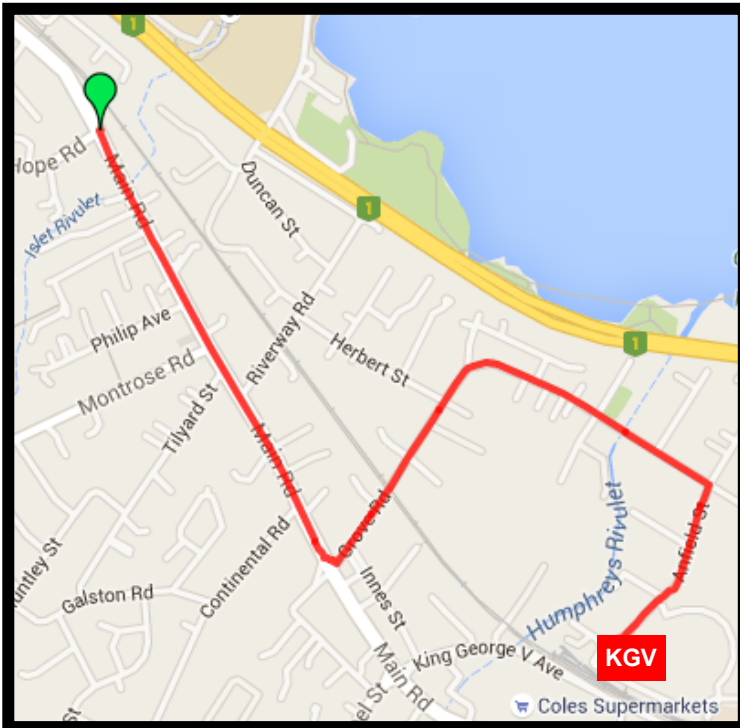

Travelling on the Main Road

From south of Glenorchy

- Follow the Main Road to the main intersection in Glenorchy (Harcourts and Fresca Mega on the right, Big W and the Croatian Club on the left). Turn RIGHT into Elwick Road towards the roundabout
- At the roundabout go STRAIGHT ahead
- Take the second LEFT and turn into Grove Road
- On Grove Road, take the second LEFT (just past the takeaway store) into Anfield Street.

From north of Glenorchy

- Follow the Main Road to the Caltex / Club Hotel / Glenorchy Primary School intersection. Turn LEFT into Grove Road
- Continue along Grove Road for approximately 1km
- Turn RIGHT into Anfield Street

The KGV Sport & Community Centre includes the new MRC offices, the Glenorchy District Football Club and Revive Physiotherapy, and is located at the far end of Anfield Street