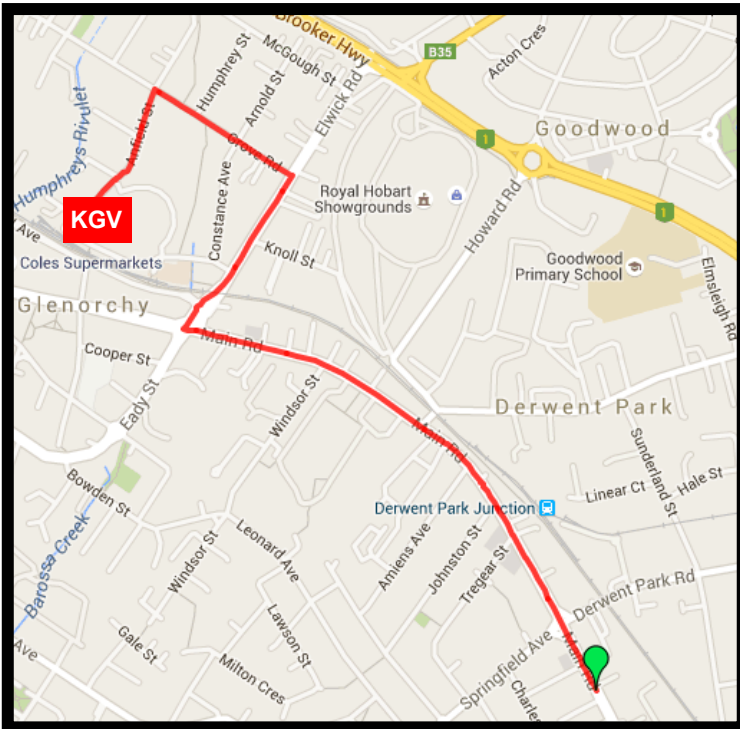

Travelling on the Main Road

From south of Glenorchy

- Follow the Main Road to the main intersection in Glenorchy (Harcourts and Fresca Mega on the right, Big W and the Croatian Club on the left). Turn RIGHT into Elwick Road towards the roundabout
- At the roundabout go STRAIGHT ahead
- Take the second LEFT and turn into Grove Road
- On Grove Road, take the second LEFT (just past the takeaway store) into Anfield Street.

From north of Glenorchy

- Follow the Main Road to the Caltex / Club Hotel / Glenorchy Primary School intersection. Turn LEFT into Grove Road
- Continue along Grove Road for approximately 1km
- Turn RIGHT into Anfield Street

The KGV Sport & Community Centre includes the new MRC offices, the Glenorchy District Football Club and Revive Physiotherapy, and is located at the far end of Anfield Street